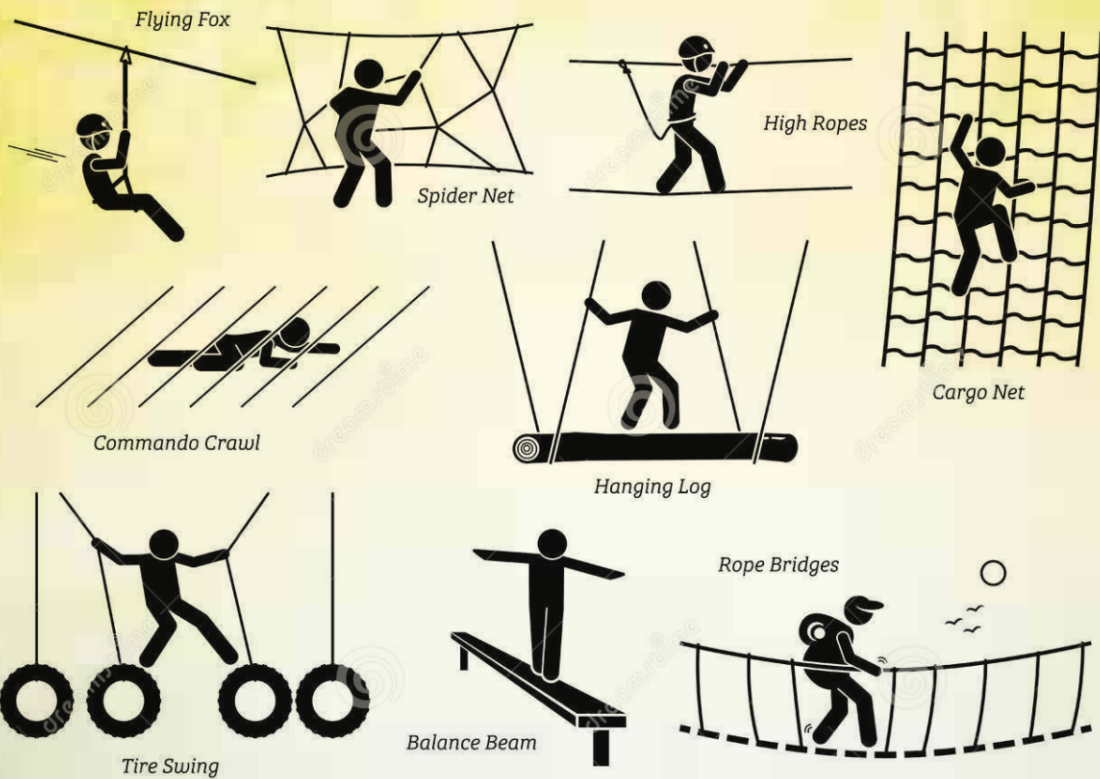

Adventure Drills

Zip Lining

Instructions

Zip Line : Above 5 Years or 3 Feet

Wall Climbing : Above 5 Years or 3 Feet